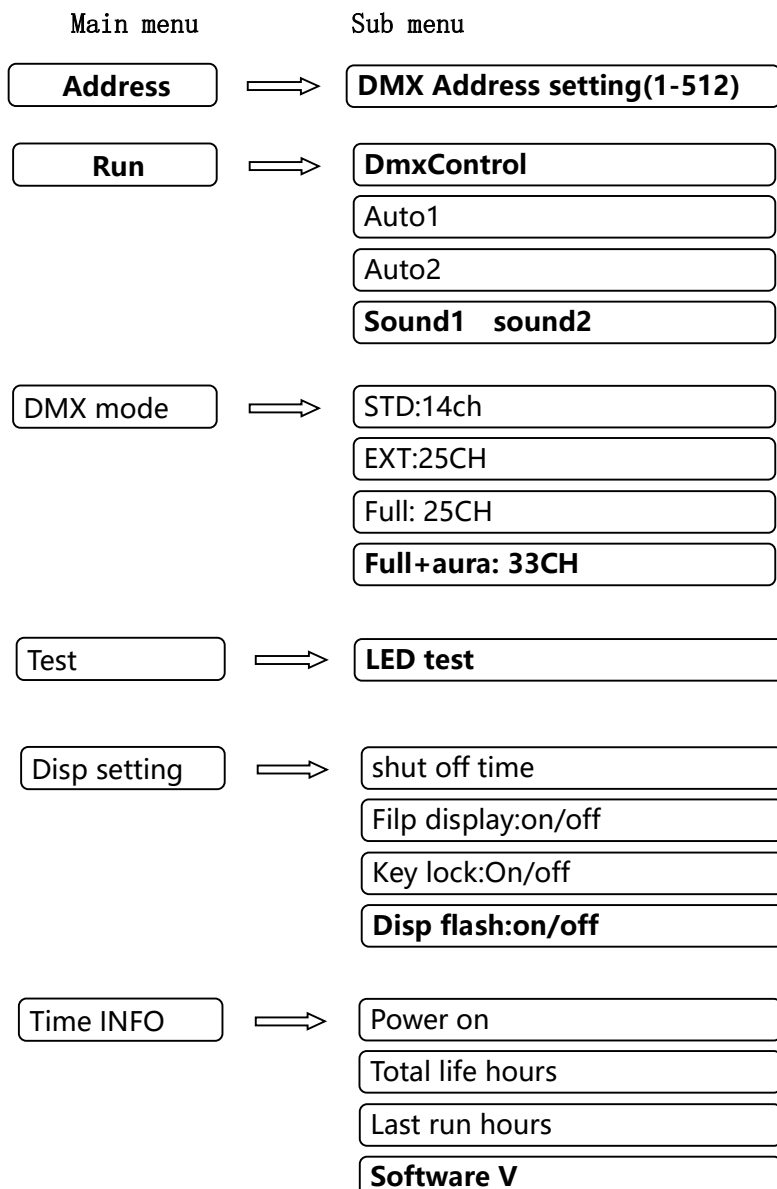

USER MANUAL

19 LED zoom moving head

Before use please read this manual

1. Features:

Voltage:AC 110-260V, 50/60Hz

Lamp:19pcs*4in1 LED

Control mode: DMX512

1. Product Features

◆ TFT LCD display, the interface is gorgeous, improve the product level, the two menu structure and touch screen control mode, greatly improving the operation of the convenience, can be used to get started.

◆ Menu language switch, the menu can be convenient to switch the Chinese or English.

◆ Master and slave, when the DMX signal is disconnected, any one lamp can be used as a host, driven by other lamps.

(2) Menu structure

4) **Display settings**

- **Chinese**, used to set up the Chinese display.
- **English**, used to set up the English display.
- **Disp filp**, when the lamp is upside down, 180 degree flip for setting a display.