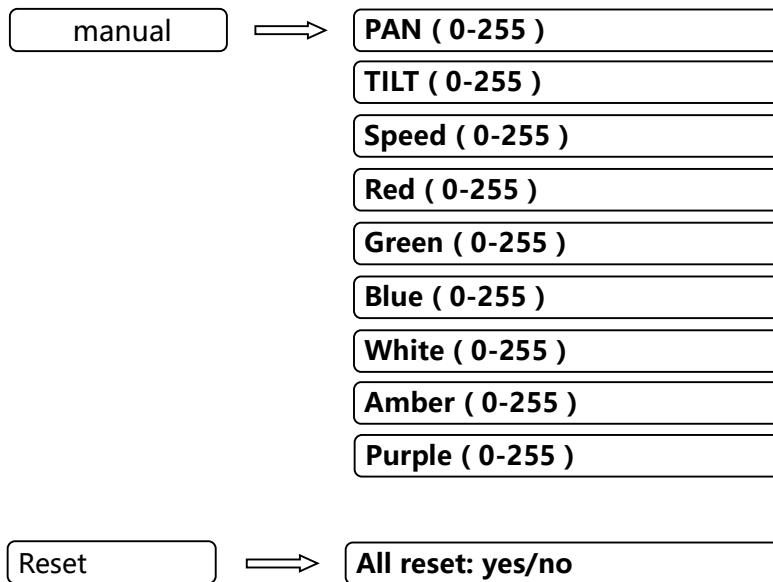

(3) Menu description

◆ Main Menu

When the interface is the main menu, click on the icon to enter the menu to set up the sub menu.

◆ Sub Menu

The sub menu is provided with address setting, running mode, test mode, display settings, advanced settings, system information and other modules.

1) **Address**, set up after you need to press "confirm" save address code, press "return" back to the main menu.
2) **RunMode**, used to show the running mode, the same time can only run one mode.
  - **DMXControl**, that is, console mode, this mode is used to control the lamp with